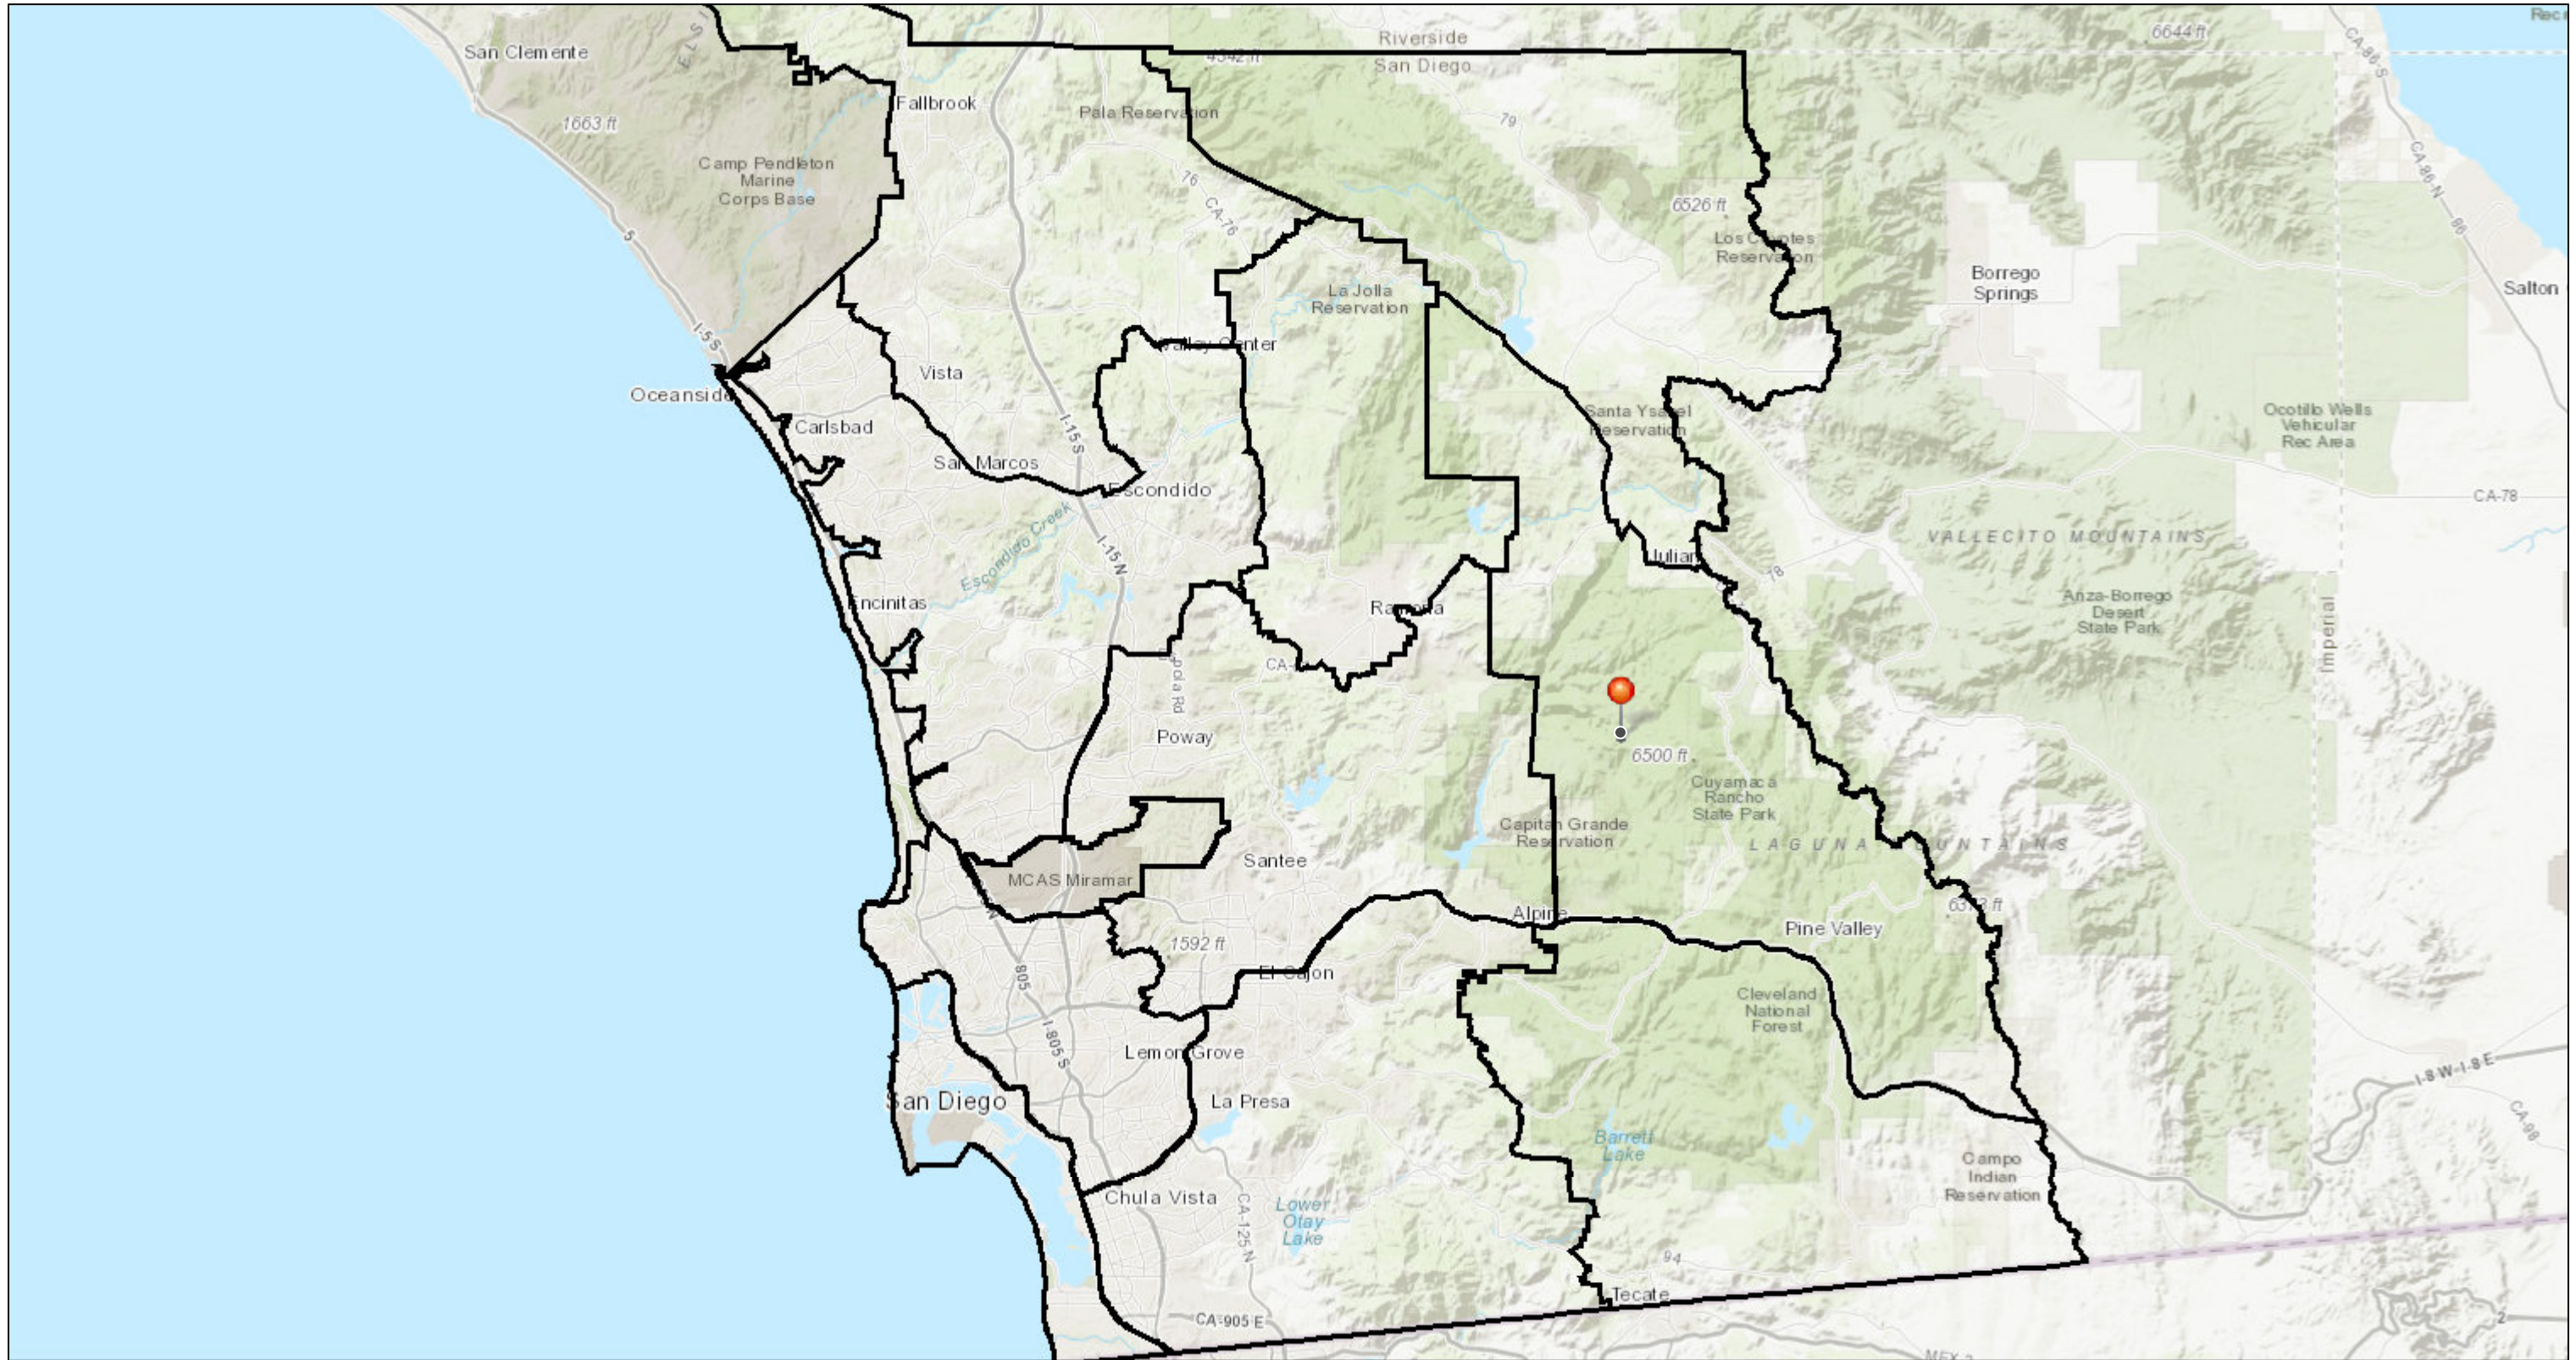

ArcGIS Web Map

1/9/2018, 2:55:58 PM

MSP_Management_Units

Figure 1: Boulder Creek Mine Location

Coordinates: 32.963972, -116.664984

1:577,791

Sources: Esri, HERE, DeLorme, Intermap, increment P Corp., GEBCO, USGS, FAO, NPS, NRCAN, GeoBase, IGN, Kadaster NL, Ordnance Survey, Esri Japan, METI, Esri China (Hong Kong), swisstopo, MapmyIndia, © OpenStreetMap contributors, and the GIS